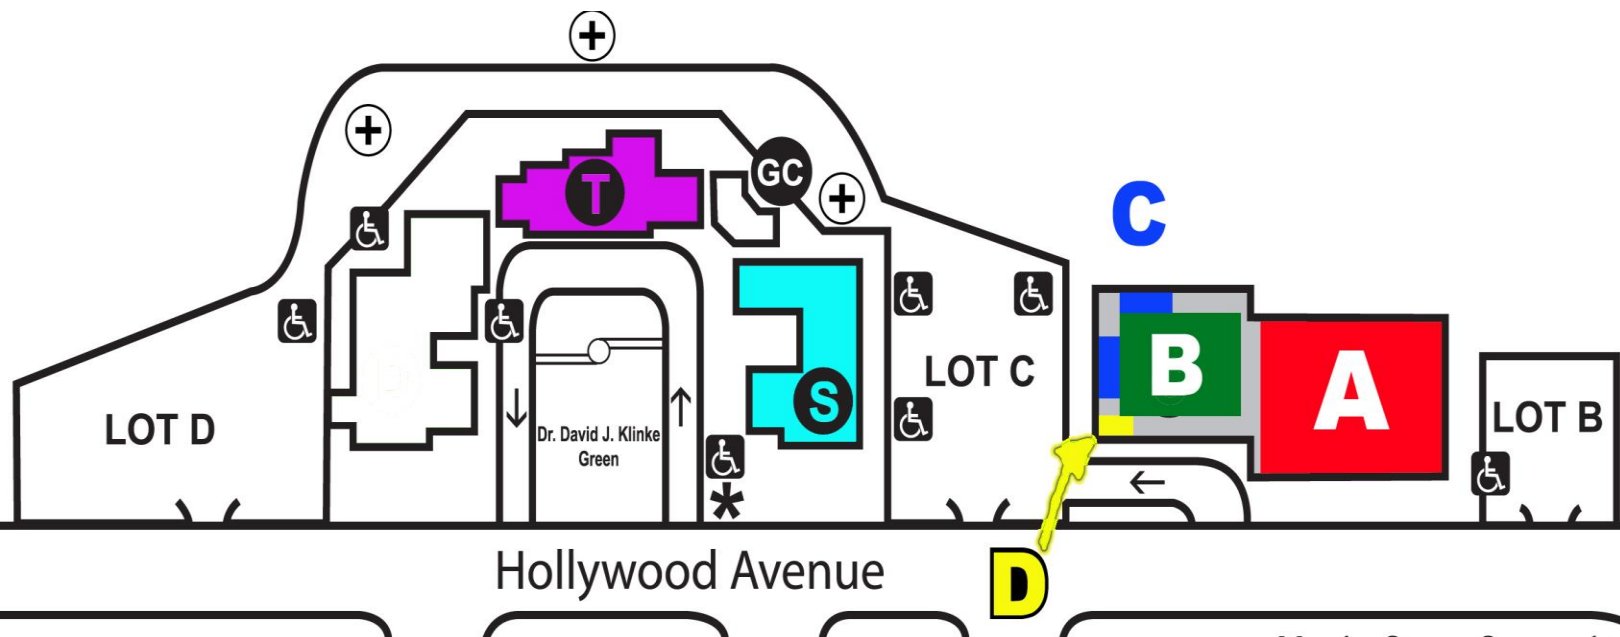

PSEG Nuclear Salem County Math Showcase

B Jeopardy Auditorium Schedule

9:45 am	Students Arrival	
10:00- 10:15 am	Introduction	A Gymnasium
10:20- 11:10 am	4 TH grade (50 minutes)	B Auditorium
11:15- 12:00 pm	7 TH grade (45 minutes)	B Auditorium
12:30- 1:15 pm	8 TH grade (45 minutes)	B Auditorium
1:20- 1:50 pm	Awards	A Gymnasium
