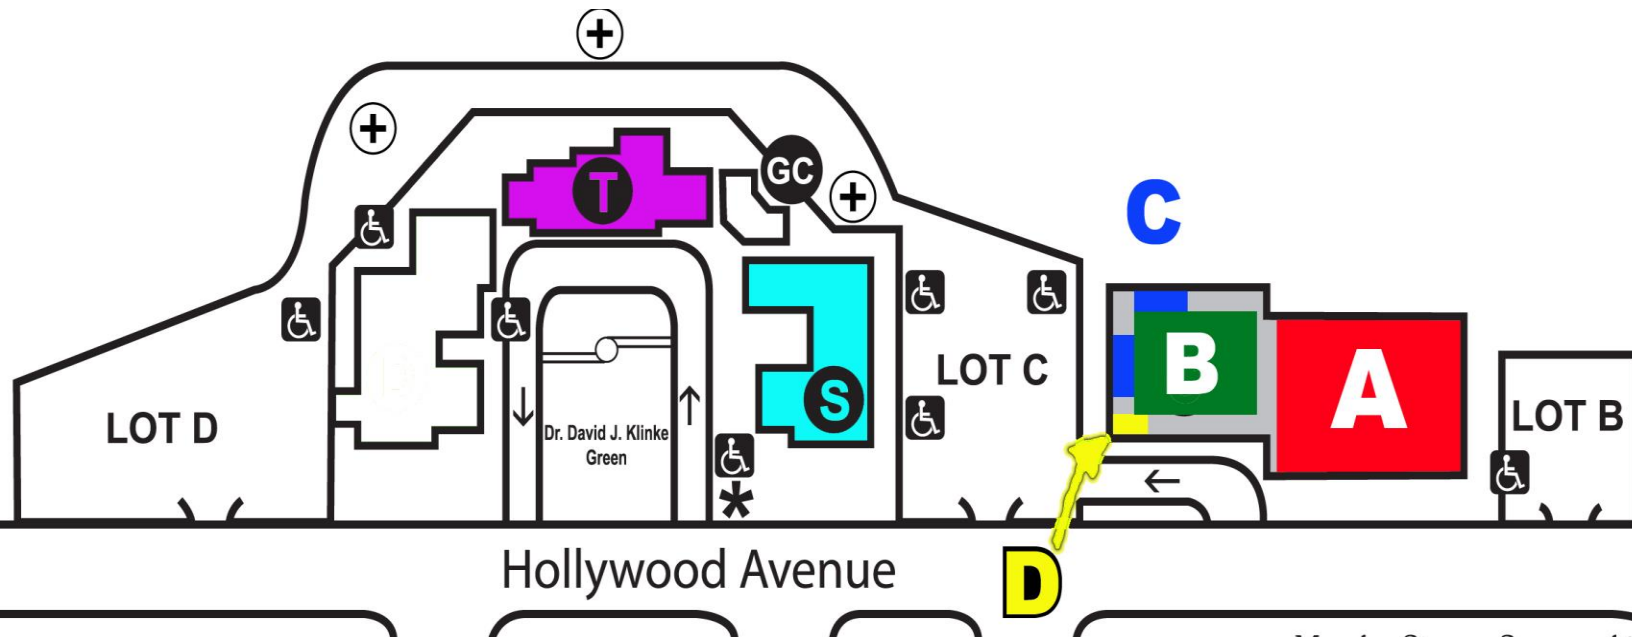

PSEG Nuclear Salem County Math Showcase

S Written Exam Schedule

9:45 am Students Arrival

10:00- 10:15 am Introduction **A** Gymnasium

10:20-11:10am 6th Grade (50 minutes) **S** Contini 103, 109, 113

11:25-:12-15pm 8th Grade (45 minutes) **S** Contini 103, 109, 113