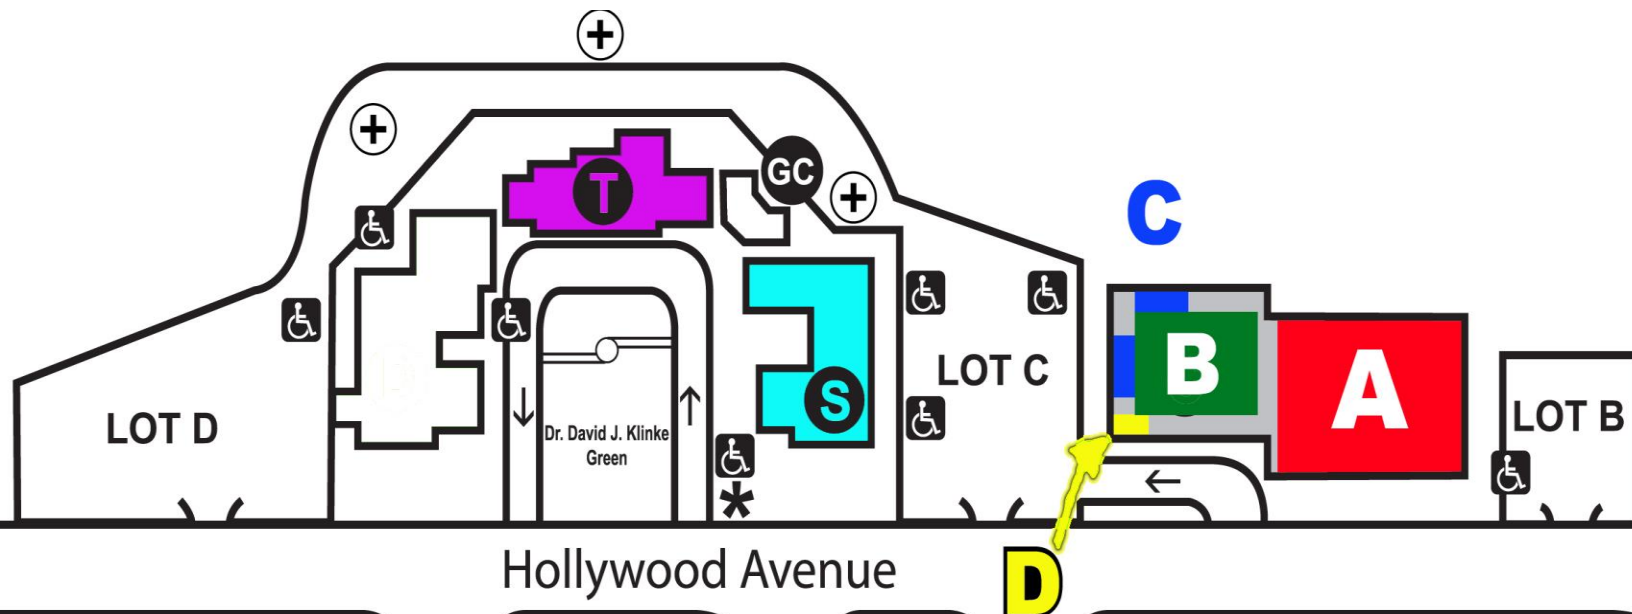

PSEG Nuclear Salem County Math Showcase

D

Jeopardy

Room DAV117

Schedule

9:45 am	Students Arrival	
10:00- 10:15 am	Introduction	A Gymnasium
11:35- 12:25 am	5 th Grade (50 minutes)	D Lecture Hall or Classroom
12:30- 1:15 pm	6 th Grade (45 minutes)	D Lecture Hall or Classroom
1:20- 1:50 pm	Awards	A Gymnasium
